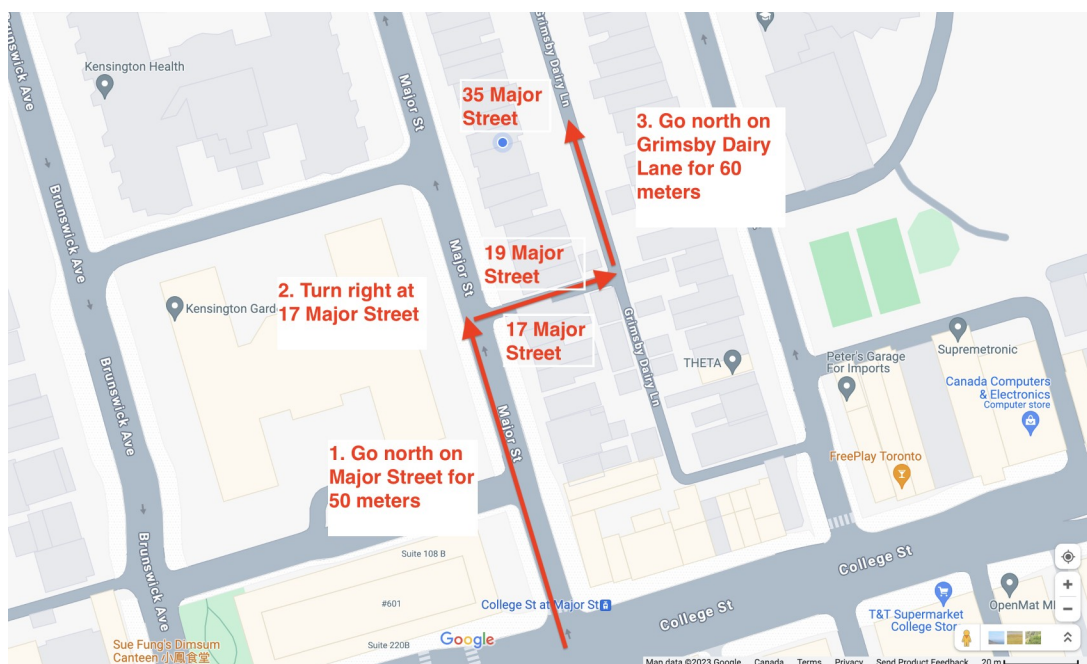

The Parking Spot

The parking spot is very tight, please be careful when entering and leaving the spot.

Location

The parking spot is located at the back of the building and is accessible by Grimsby Dairy Lane.

Google Maps Link

The link for Google Maps is below:

https://maps.app.goo.gl/S7Kq2TodiUzGbwAj6?g_st=ic

Google Maps Plus Code

If the above link is not working, please go into Google Maps and search for the following plus code: MH5W+FVV

1. From College Street, turn North onto Major Street and drive 50 meters (160 feet) to 17 Major Street.

2. Turn right at 17 Major Street

3. At the end of the lane, turn left onto Grimsby Dairy Lane.

4. Our property is 60 meters ahead. If you are driving at night. It is also the first street light you come across after turning onto Grimsby Dairy Lane

5. You are at 35 Major Street

6. Open the gate to walk to the front

7. Side Entrance - You have arrived

8. Unlocking the door