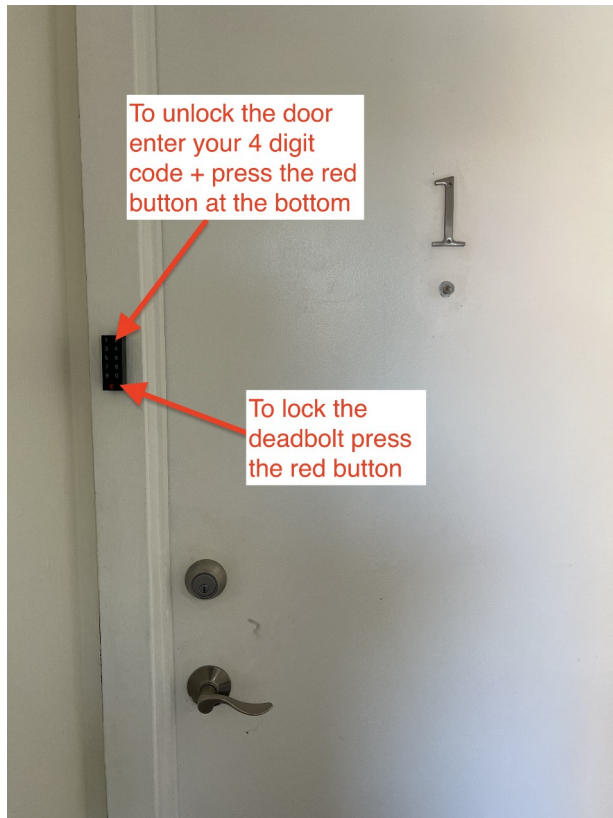

4. The deadbolt is unlocked