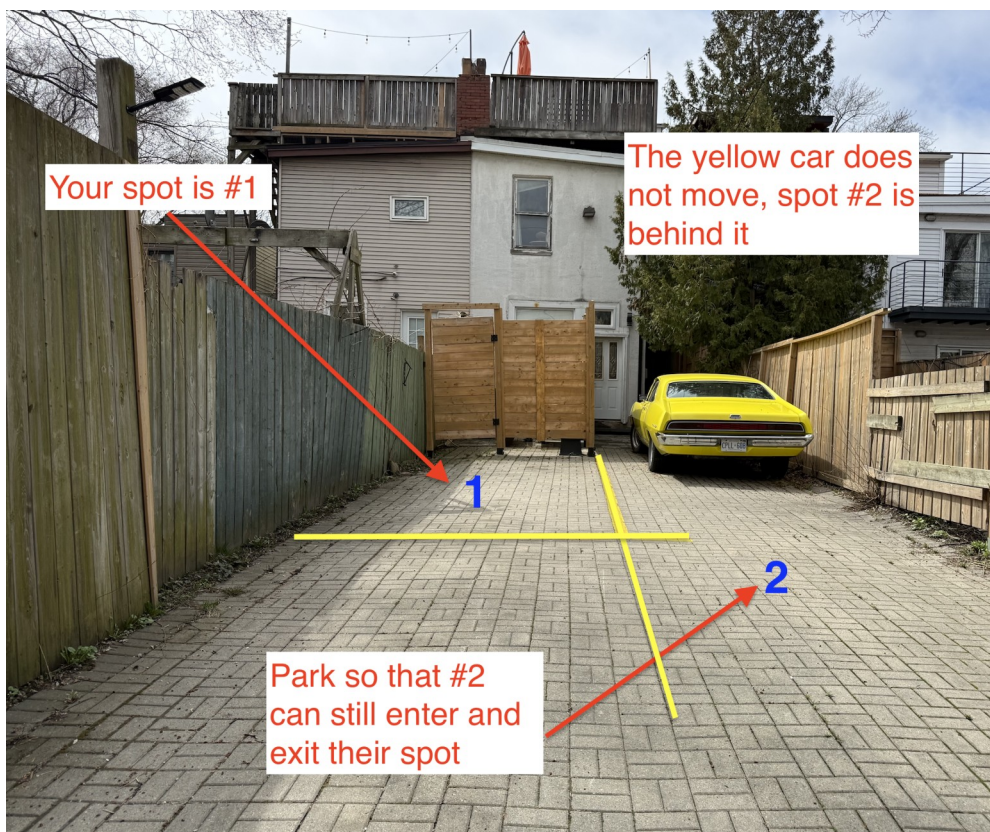

In case of emergency, we have a lockbox outside. Please contact me if you need access to the lockbox.

The Parking Spot

The parking spot is very tight, please be careful when entering and leaving the spot.

2. To unlock the gate pull on the metal wire above the 261

3. Push the Gate Open and you have arrived

-Your spot is #1

-Park so that #2 can still enter and exit the spot behind the yellow car

4. Walk past the first door and continue to the Back Entrance