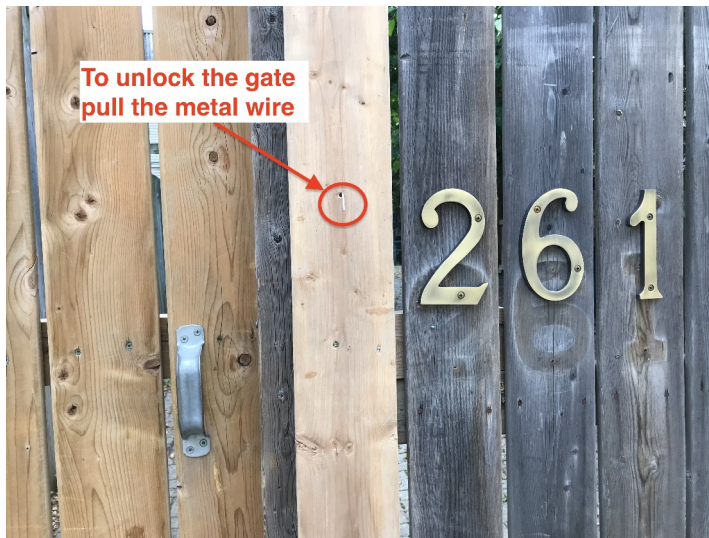

2. To unlock the gate pull on the metal wire above the 261

3. Push the Gate Open and you have arrived

-Your spot is #1

-Park so that #2 can still enter and exit the spot behind the yellow car

4. Walk past the first door and continue to the Back Entrance